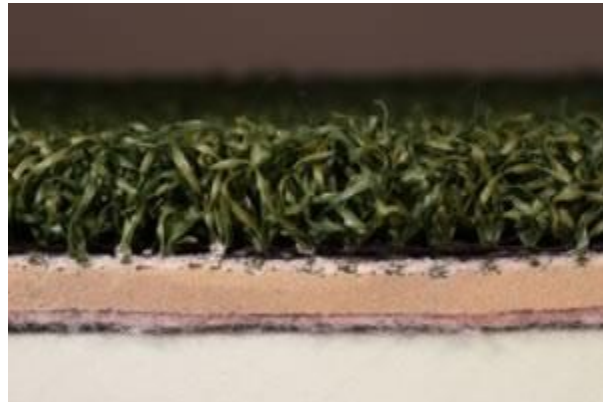

800.405.7455
 info@synthetic-turf.com
 © Synthetic Turf International

STI Arena Turf

Yarn Type	Texturized PE
Shipping Weight	127oz per square yard
Secondary Backing	5mm Foam
Pile Height	11/16" (+/- 1/8")
Roll Width	12'
Perforated	Yes
Color	Olive Tweed

This is a new product for 2010. This is a premium indoor facility product. Multi-colored yarn gives you an authentic color which is unmatched in the industry. This product is the future for indoor facilities. The soft combination of foam and polyethylene gives you a top non infill product. Can also be used outdoors.